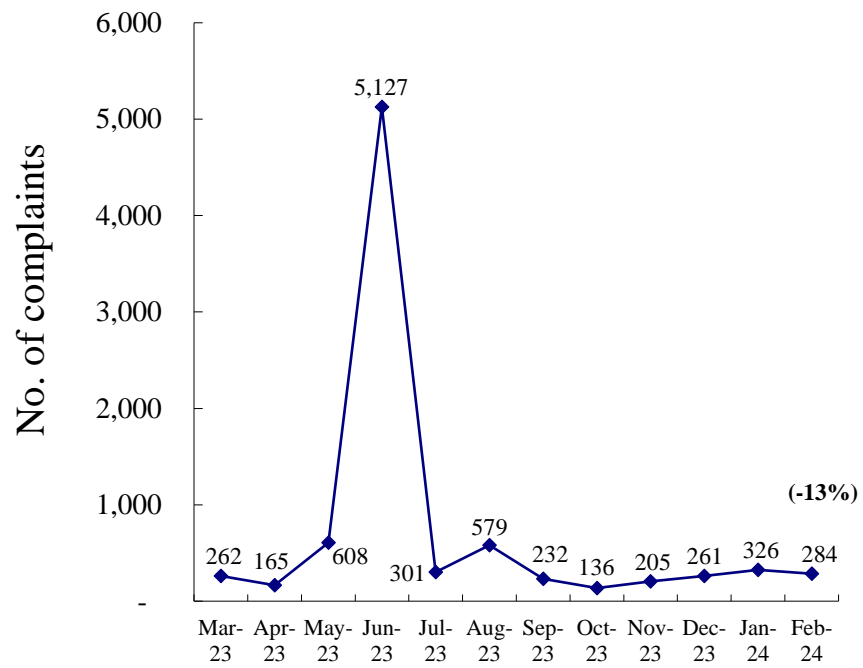

Figure 2

Figure 1

**Complaints dealt with by the
Director-General of Communications
from March 2023 to February 2024**