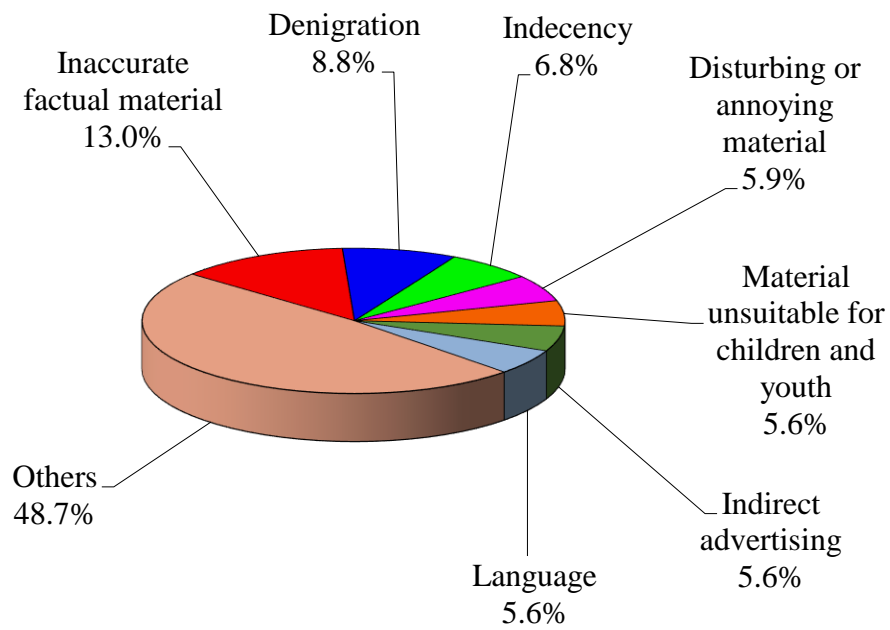

## **Complaints dealt with by the Director-General of Communications in February 2024**

In February 2024, the Director-General of Communications (“DG Com”) dealt with 225 cases (284 complaints) under the delegated authority of the Communications Authority (“CA”), of which 12 cases (12 complaints) were classified as minor breaches and 191 cases (250 complaints) as unsubstantiated. The remaining 22 cases (22 complaints) were found to be outside the ambit of the Broadcasting (Miscellaneous Provisions) Ordinance.

The monthly figures of complaints dealt with by the DG Com under the delegated authority of the CA from March 2023 to February 2024 are shown in Figure 1. Figure 2 shows the nature of the unsubstantiated complaints classified by the DG Com in February 2024. Figure 3 shows the nature of the complaints classified by the DG Com as minor breaches in the month of February 2024.

**Figure 1**

**Complaints dealt with by the  
Director-General of Communications  
from March 2023 to February 2024**

**Figure 2**

**Nature of the Unsubstantiated Complaints classified by the Director-General of Communications in February 2024**